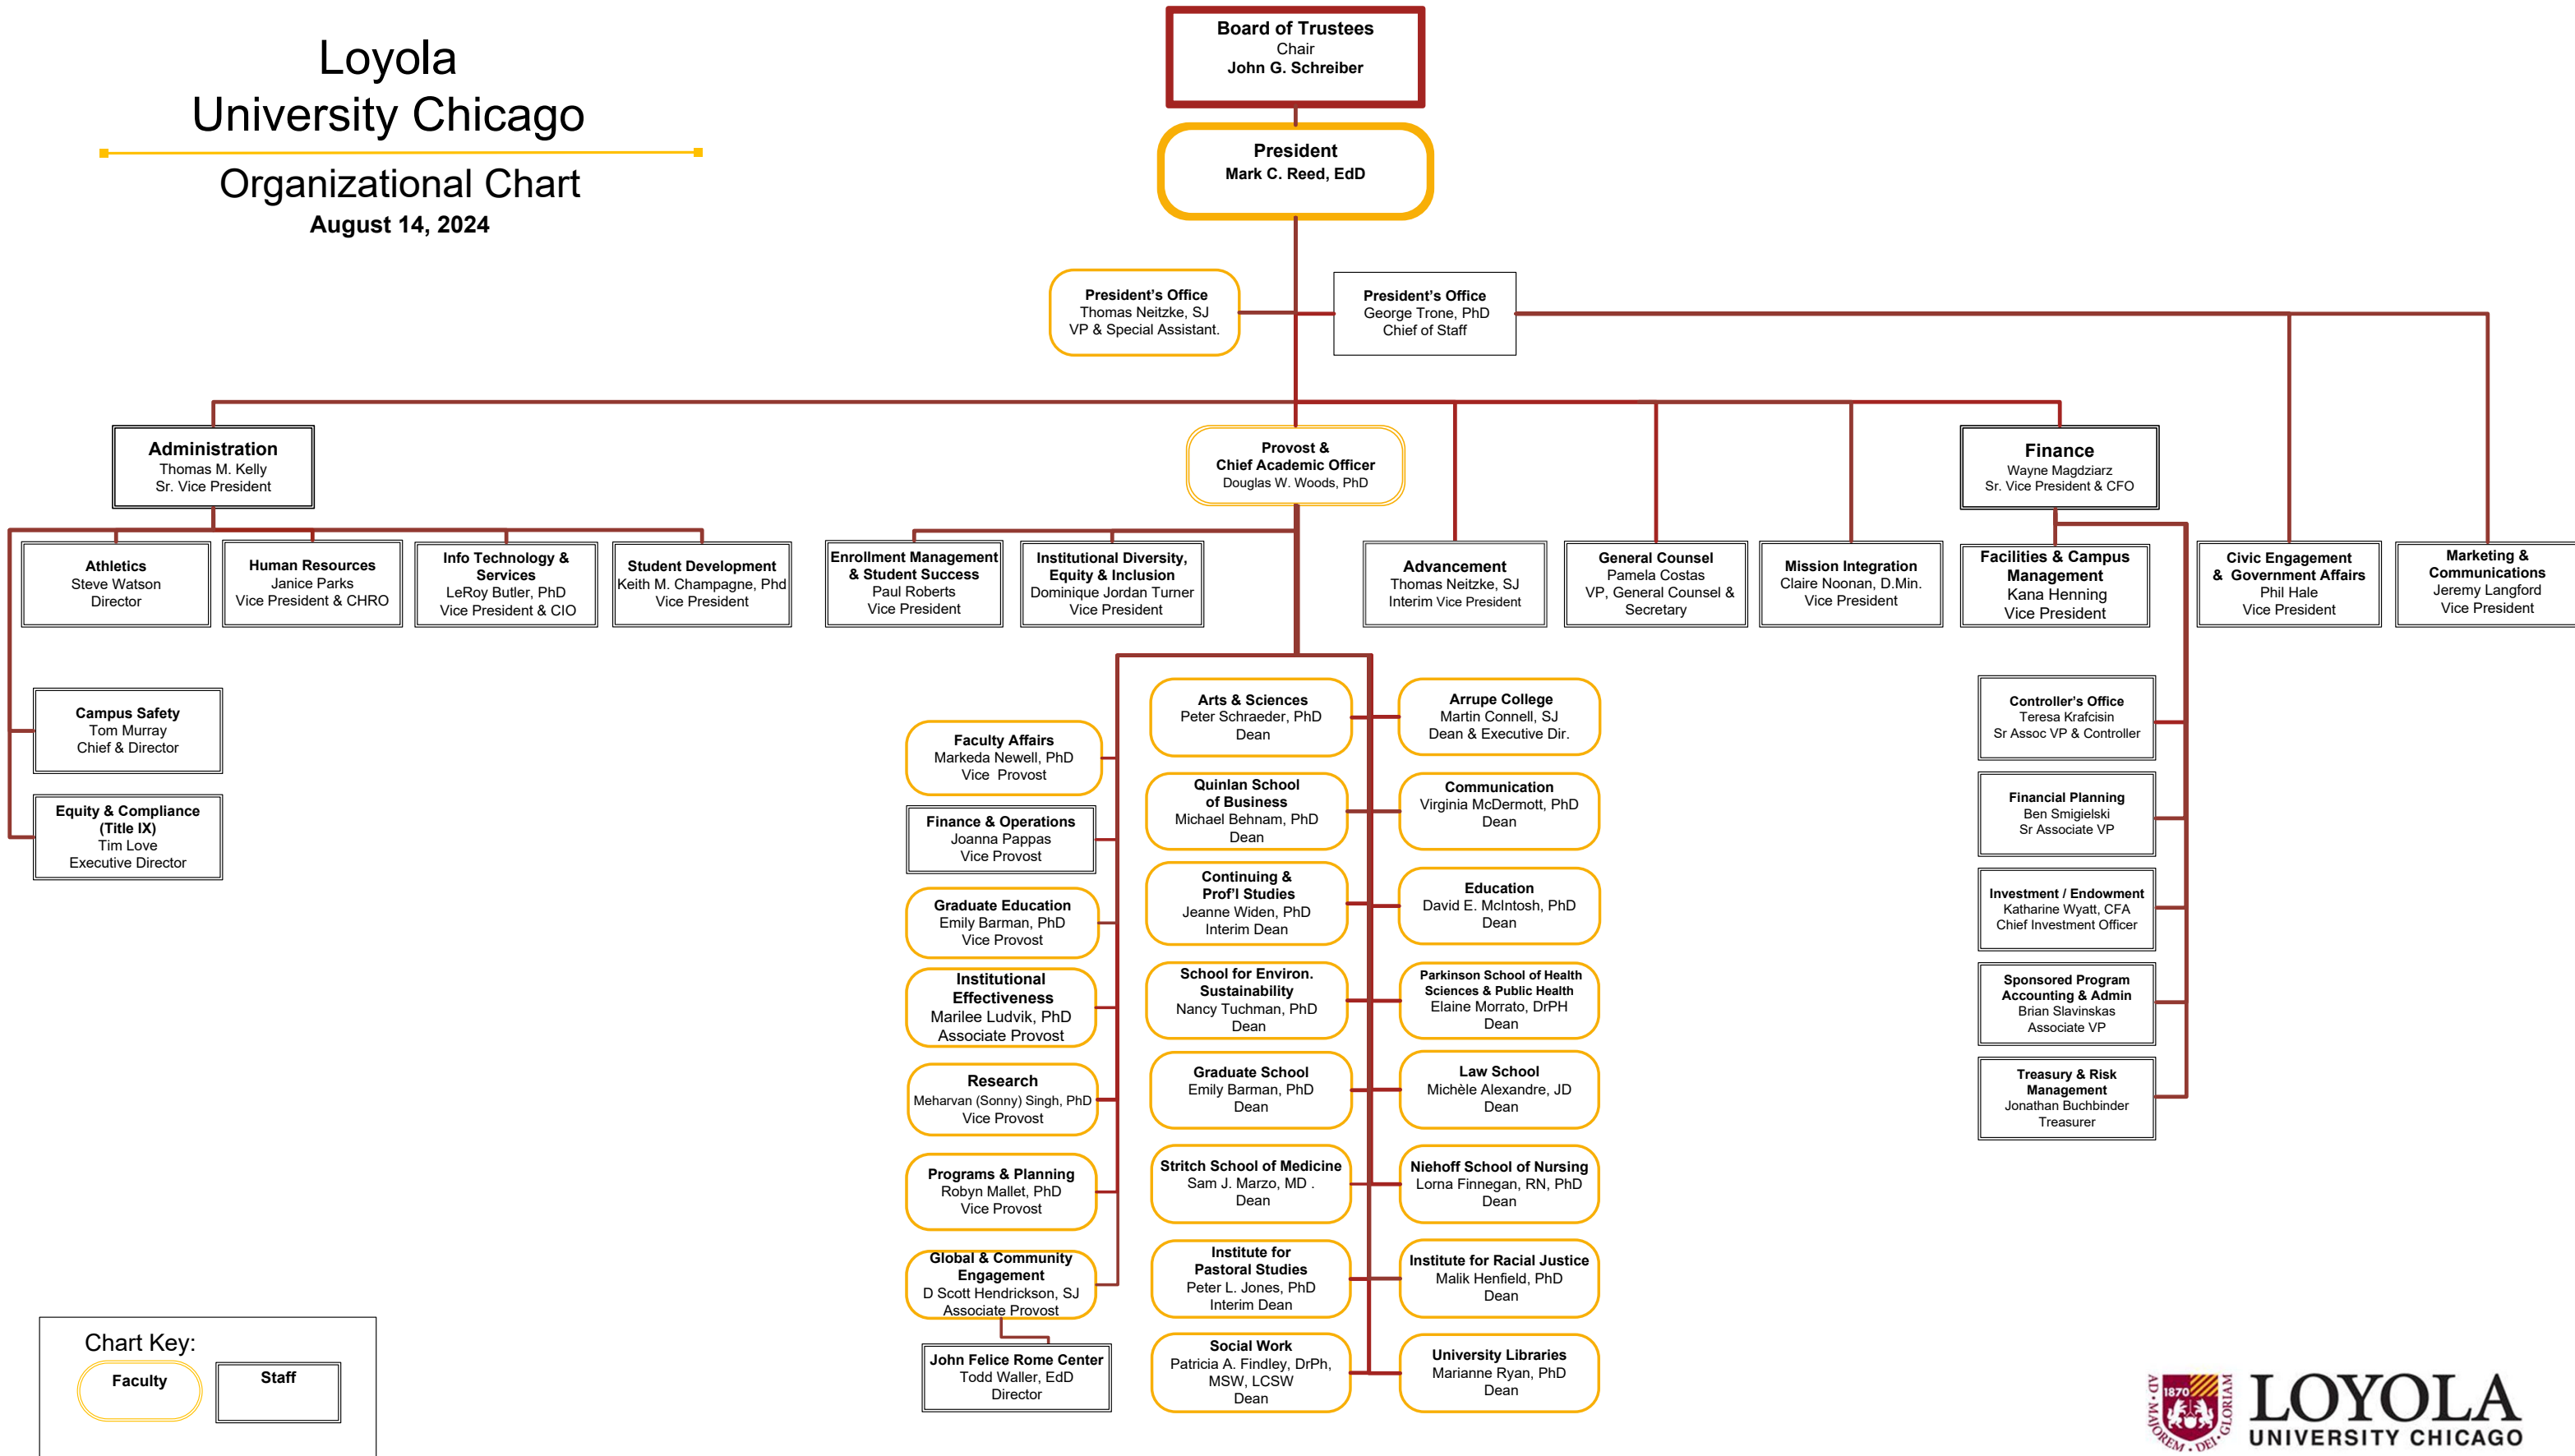

Loyola University Chicago

Organizational Chart

August 14, 2024

Chart Key: